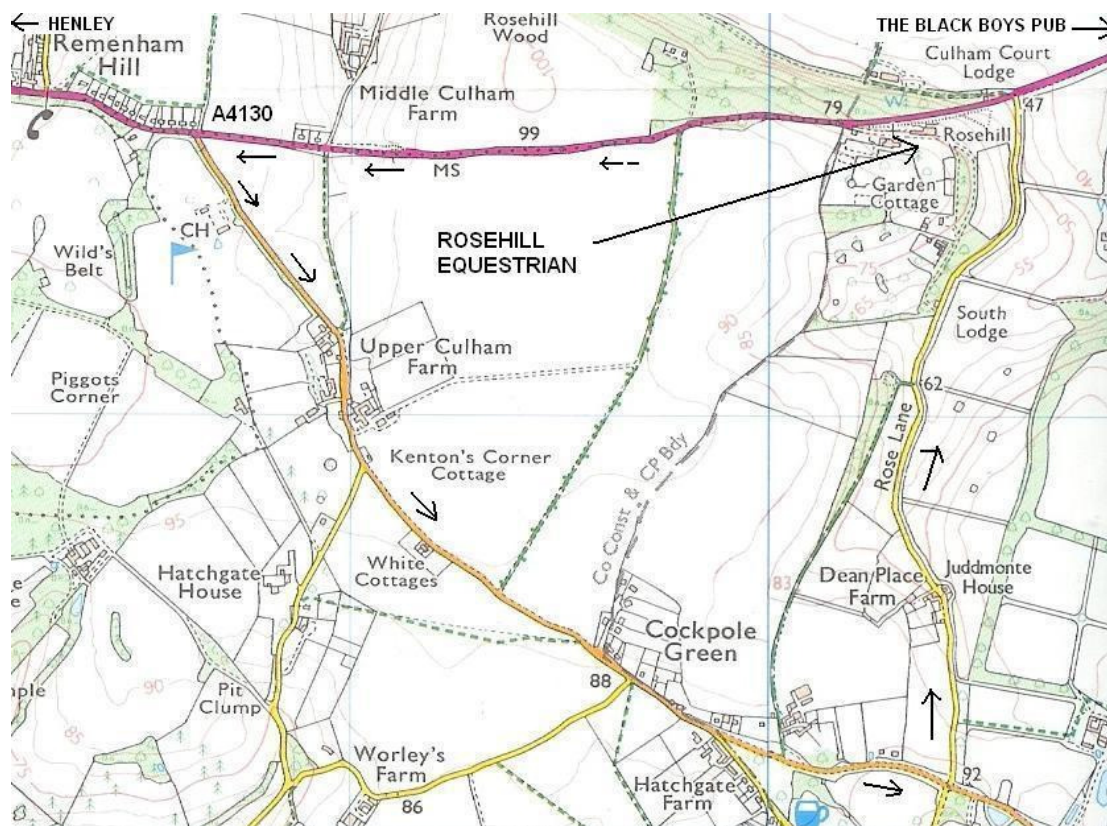

Directions to Rosehill Equestrian – do not use your SatNav!

The full address is Rosehill, Rose Lane, Henley on Thames, Oxfordshire, RG9 3EB

From the M4, M40 and A4- follow the A404(M) and then the A4130 towards Henley, passing through a village called Hurley. You will shortly pass a pub on your right named The Black Boys.

For schooling, Rosehill is up a single track road, Rose Lane, on the left after the pub. Rosehill Estate is then the first turn on the right.

For Events and club meetings a one-way system operates. Continue past the pub along the A4130 until a turning on the left is reached signposted to Cockpole Green. Take this turning and then follow the directions as shown on the map.

From Henley follow the A4130 towards Maidenhead. At the top of the hill take the right turn towards Cockpole Green and follow the map.